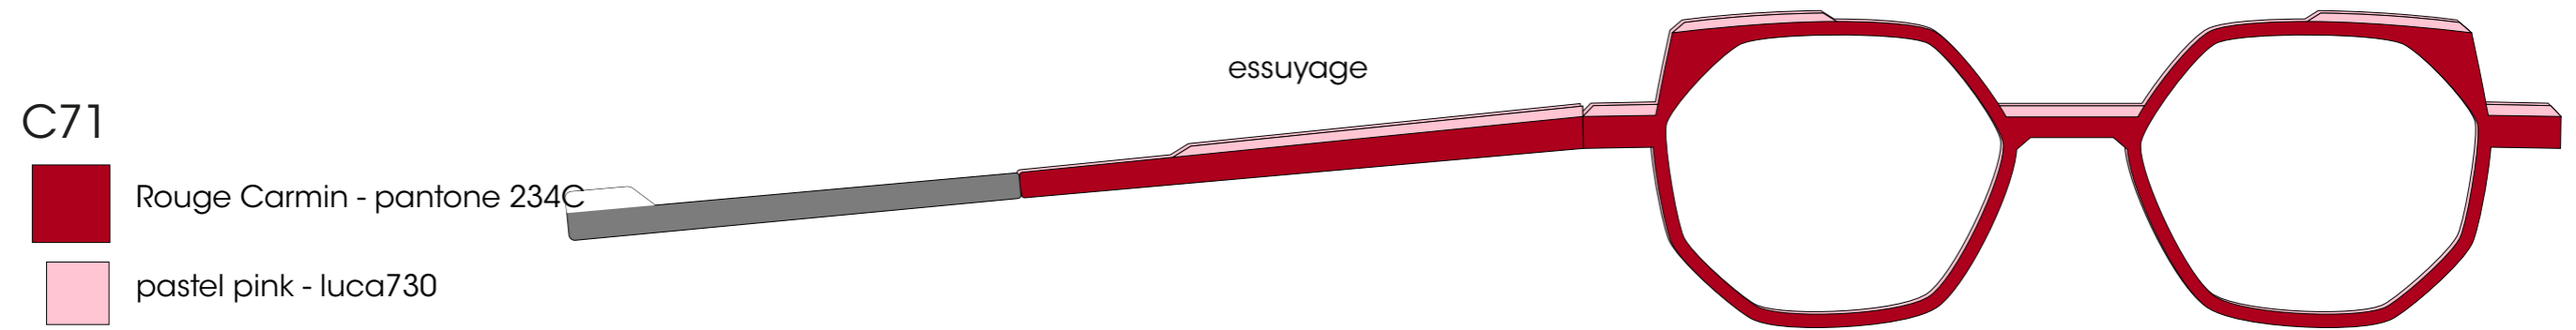

- same as NOE2224 C03
- fluo red
- black
- white

Pastel

PERSPECTIVE

Geometric

C66

- choco
- sand - luca755

C67

- dark blue - aeronef 3 92
- pastel blue - luca728