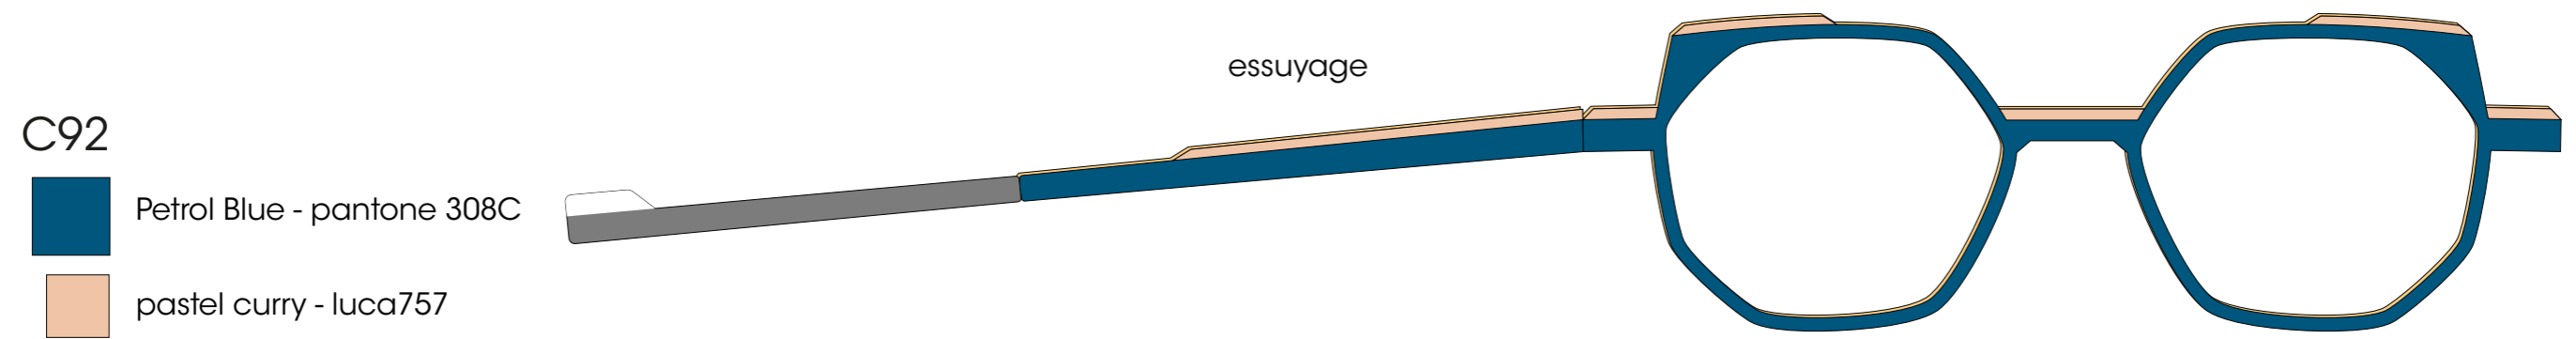

- same as NOE2224 C03
- fluo red
- black
- white

Pastel

PERSPECTIVE

Geometric

C66

- choco
- sand - luca755

C67

- dark blue - aeronef 3 92
- pastel blue - luca728